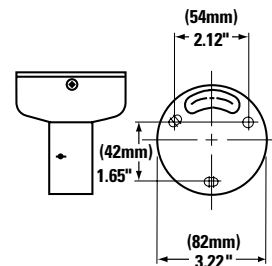

MOUNTING ACCESSORIES

Plug & Play Extensions

- AD5PB80, 80mm (3")
- AD5PB300, 300mm (12")
- AD5PB600, 600mm (24")

Plug & Play Wall Bracket (Gray)

ADWBG

Plug & Play 1-1/2 inch NPT Adapter

AD5PBNPT

RapidDome™ Gold