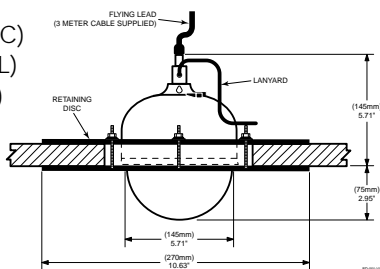

• **180° flip ON/OFF:**

When this feature is ON, RapidDome Gold automatically turns 180° when reaching its lower tilt limit. This allows the operator to continuously track objects moving directly below the camera.

• **Preset positioning and tour capabilities:**

RapidDome Gold's presets can easily be set up and recalled by the operator when using ADEMCO Video RapidView systems. Four preset tours and four mimic tours may be programmed.

• **Privacy Zones:**

Twenty eight programmable privacy zones allows the camera to block private views from the monitor.

• **Sector Identification:**

RapidDome Gold supports up to 16 user definable sectors, each with a definable title of up to 10 characters.

• **Up-the-coax or RS485 twisted pair operation:**

Utilizing lift and gain circuitry, up-the-coax operation of up to 1,640 feet (500 meters) is possible with appropriate cable. RS485 twisted pair operation allows up to 32 RapidDome Gold domes to be daisy chained at a maximum of 5,000 feet (1,500 meters).

• **Automatic sync-phase adjustment:**

Using compatible RapidView Matrix Systems, the video signal can be synchronized with other system inputs with the touch of a button.

STANDARD DOME ASSEMBLIES

False Ceiling Versions

- AD5GCFC18 (NTSC)
- AD5GCFC18X (PAL)
- AD5GCMFC18 (NTSC)
- AD5GCMFC18X (PAL)
- AD5GCFC22 (NTSC)
- AD5GCFC22X (PAL)

Plug & Play Pendants

- AD5GCPP18 (NTSC)
- AD5GCPP18X (PAL)
- AD5GCMPP18 (NTSC)
- AD5GCMPP18X (PAL)
- AD5GCPP22 (NTSC)
- AD5GCPP22X (PAL)