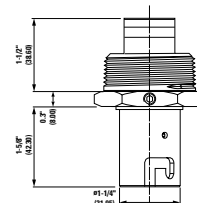

MOUNTING ACCESSORIES

Plug & Play Extensions

- AD5PB80, 80mm (3")
- AD5PB300, 300mm (12")
- AD5PB600, 600mm (24")

Plug & Play Wall Bracket (Gray)

ADWBG

Plug & Play 1-1/2 inch NPT Adapter

AD5PBNPT

RapidDome™ Gold