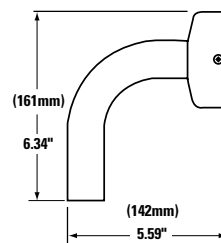

MOUNTING ACCESSORIES

Plug & Play Extensions

- AD5PB80, 80mm (3")
- AD5PB300, 300mm (12")
- AD5PB600, 600mm (24")

Plug & Play Wall Bracket (Gray)

ADWBG

Plug & Play 1-1/2 inch NPT Adapter

AD5PBNPT

RapidDome™ Gold