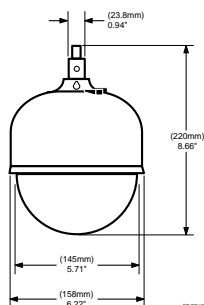

MOUNTING ACCESSORIES

Plug & Play Extensions

- AD5PB80, 80mm (3")
- AD5PB300, 300mm (12")
- AD5PB600, 600mm (24")

Plug & Play Wall Bracket (Gray)

ADWBG

Plug & Play 1-1/2 inch NPT Adapter

AD5PBNPT

RapidDome™ Gold