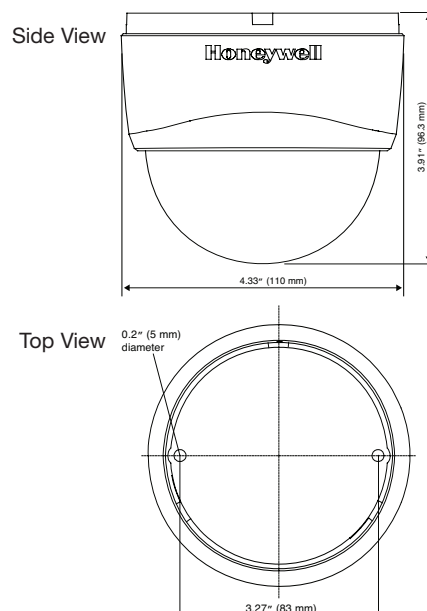

Environmental			
Temperature	Operating: 14°F to +122°F (-10°C to +50°C) Storage: -4°F to +140°F (-20°C to +60°C)		
Relative Humidity	0% to 90% RH non-condensing		
Regulatory			
Emissions	FCC, CE (EN55022)		
Immunity	CE (EN50130-4)		
Safety	EU: 73/23/EEC LVD, UL 2044		
Accessories:			
Transformers			
HPT2420	24 VAC, 20 VA Class 2 plug-in with thermal cut out		
HPT12DC500	12 VDC, 500 mA plug-in regulated 2.1 mm coaxial plug UL/CSA Listed		
Power Supplies			
UL Listed	Fused	Smart Fused	Description
HPTV2404UL	HPTV2404	HPTV2404CB	4 A, 4 Output
HPTV2408UL	HPTV2408	HPTV2408CB	4 A, 8 Output
HPTV2416UL	HPTV2416	HPTV2416CB	8 A, 16 Output

Ordering	
HD3VC4SHR	1/3" CCD Super High Resolution Color Dome Camera, 540 TVL, 2.8 - 10 mm VFAI, NTSC
HD3VC4SHRX	1/3" CCD Super High Resolution Color Dome Camera, 540 TVL, 2.8 - 10 mm VFAI, PAL
HD3VC4SA	1/3" CCD Standard Resolution Color Dome Camera, 350 TVL, 2.8 - 10 mm VFAI, NTSC
HD3VC4SAX	1/3" CCD Standard Resolution Color Dome Camera, 350 TVL, 2.8 - 10 mm VFAI, PAL

NOTE: Honeywell reserves the right, without notification, to make changes in product design or specifications.

Honeywell Security

Honeywell Video Systems
2700 Blankenbaker Pkwy, Suite 150
Louisville, KY 40299
1.800.796.CCTV
www.honeywell.com

HV06092
L/HD3SER/D
January 2007
© 2007 Honeywell International Inc.

Honeywell