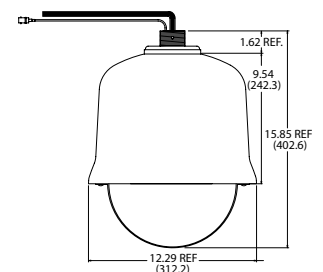

Weather

Electrical	
Input Voltage	PTZ: 24 VAC @ 50/60Hz Heater/Blower 24 VAC @ 50/60Hz
Input Tolerance	24 VAC ± 20%
Power Consumption	PTZ: 22 W @ 24 VAC Heater/Blower 96 W @ 24 VAC
Mechanical	
Dimensions	Housing: 15.85"H x 12.29" Dia Lower Dome: 9.50" Dia
Weight	15 lbs. (6.8 kg)
Construction	Housing: Inner – Steel Outer – Reflective acrylic Lower Dome – Reflective acrylic

Mechanical (continued)	
Construction (continued)	Finish: Outer – White Polycarbonate Lower Dome – Clear or smoked, includes inner liner
Environmental	
Operating Temperature	-50°F to 122°F (-45°C to 50°C) (maintained by heater/blower)
Regulatory	
Emissions	FCC: Part 15 Class A