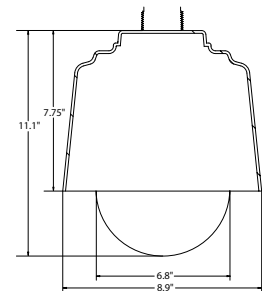

Indoor Pendant

Electrical	
Input Voltage	24 VAC @ 50/60Hz
Input Tolerance	24 VAC ± 20%
Power Consumption	22 W @ 24 VAC
Mechanical	
Dimensions	Housing: 7.75" H x 8.98" Dia Lower Dome: 6.75" Dia Trim Ring: 6.875" Dia
Weight	6.6 lbs. (3.0 kg)
Construction	Housing: Inner – Steel Outer – Polycarbonate Lower Dome – Polycarbonate

Mechanical (continued)	
Construction (continued)	Finish: Outer – White Polycarbonate Lower Dome – Polycarbonate Trim Ring – Polycarbonate
Environmental	
Operating Temperature	32°F to 104°F (0°C to 40°)
Regulatory	
Emissions	FCC: Part 15 Class A