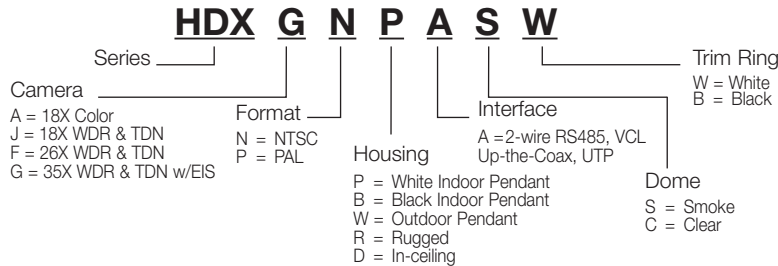

How to order

ACUIX IP

Example:
HDXGNWDCW =
35X WDR & TDN
w/EIS/NTSC/Outdoor
Pendant/Digital/
Clear/White

ACUIX Analog

Example:
HDXGNWACW =
35X WDR & TDN
w/EIS/NTSC/Outdoor
Pendant/Analog/
Clear/White

ACUIX ES - Outdoor Models