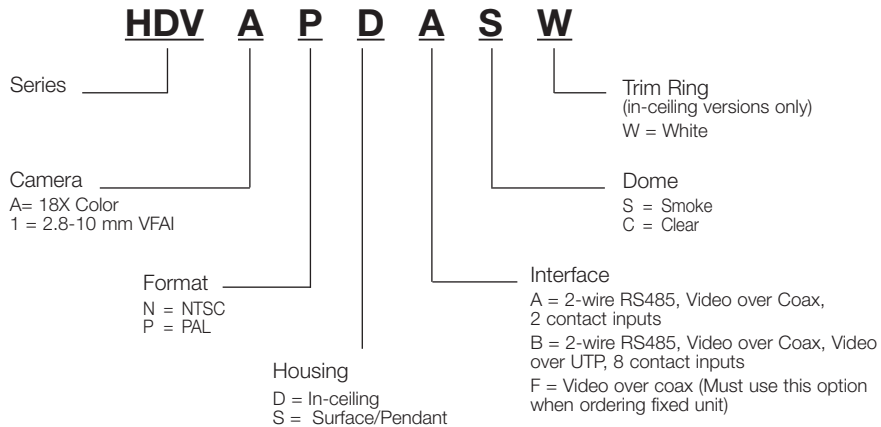

ACUIX ES - Indoor Models

Example (PTZ):
HDVAPDASW =
18X Color/PAL/In-ceiling/
RS485 2 Contact
Inputs/Smoke/White trim

Example (Fixed):
HDV1PDFSW =
2.8-10 mm VFAI Fixed/PAL/In-ceiling/
Video over coax/Smoke/White trim