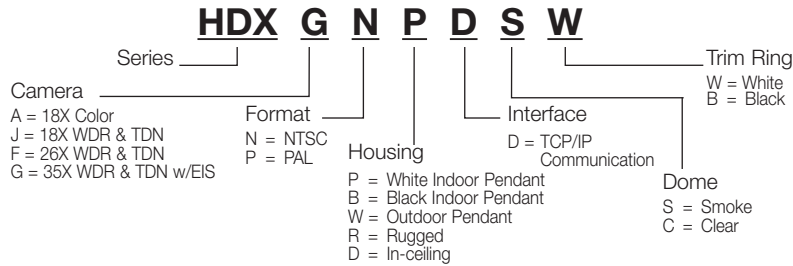

How to order

ACUIX IP

Example:
HDXGNWDCW =
35X WDR & TDN
w/EIS/NTSC/Outdoor
Pendant/Digital/
Clear/White

ACUIX Analog

Example:
HDXGNWACW =
35X WDR & TDN
w/EIS/NTSC/Outdoor
Pendant/Analog/
Clear/White

ACUIX ES - Outdoor Models