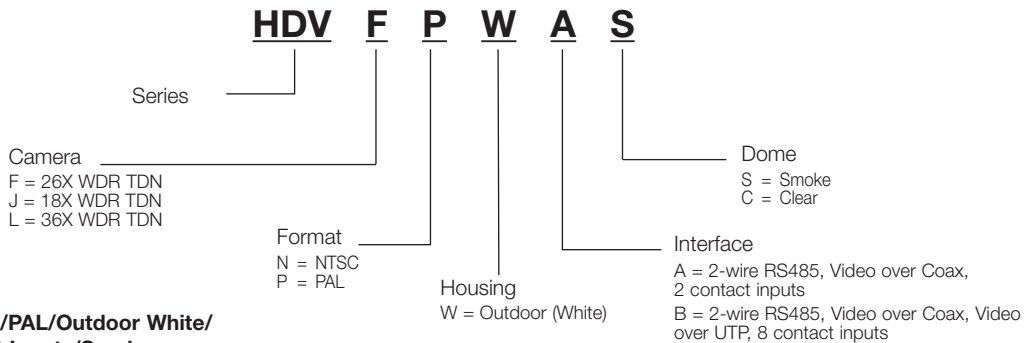

ACUIX ES - Outdoor Models

Example:
HDVFPWAS =
26X WDR & TDN/PAL/Outdoor White/
RS485 2 Contact Inputs/Smoke