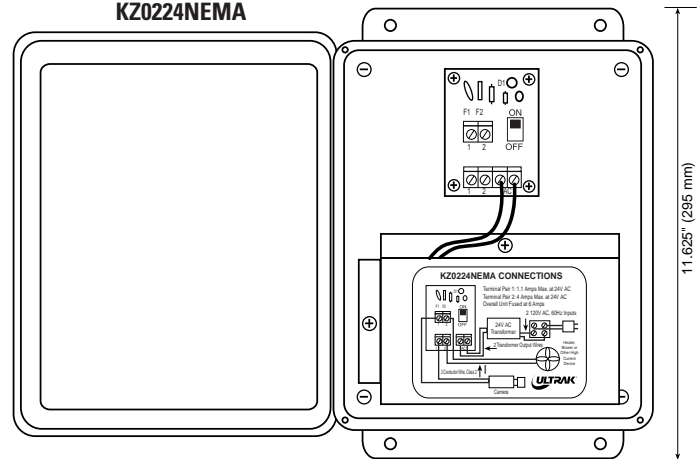

KZ0224NEMA GENERAL

Construction	NEMA 4 Box
Dimensions	8 x 6 x 4 Inches
Weight	10 lbs.

KZ0224UW ELECTRICAL

Input Voltage	110/220V AC
Output Voltage	24V AC
Surge Protection	Power, Video & Data
Clamping Voltage	AC: 340V RMS @ 6A
	Video: 24V RMS @ 1.1A
	Power: 24V RMS @ 1.1A
Response Time	Less than 1nS
Energy Rating	144VA
Current Output	6 Amps
Unit Fuse Protection	6.3 Amps

KZ0224UW GENERAL

Construction	NEMA 4 Box
Dimensions	8 x 6 x 4 Inches
Weight	12 lbs.

KZ0224NEMA

KZ0224UW

Design and specifications subject to change without notice.

Conversion: 1" = 25.4mm
Measurement conversions are approximate