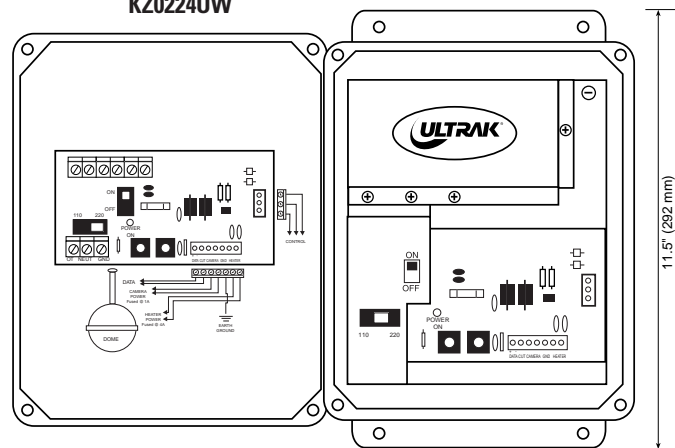

KZ0224NEMA GENERAL

Construction	NEMA 4 Box
Dimensions	8 x 6 x 4 Inches
Weight	10 lbs.

KZ0224UW ELECTRICAL

Input Voltage	110/220V AC
Output Voltage	24V AC
Surge Protection	Power, Video & Data
Clamping Voltage	AC: 340V RMS @ 6A
	Video: 24V RMS @ 1.1A
	Power: 24V RMS @ 1.1A
Response Time	Less than 1nS
Energy Rating	144VA
Current Output	6 Amps
Unit Fuse Protection	6.3 Amps

KZ0224UW GENERAL

Construction	NEMA 4 Box
Dimensions	8 x 6 x 4 Inches
Weight	12 lbs.

KZ0224NEMA

KZ0224UW

Design and specifications subject to change without notice.

Conversion: 1" = 25.4mm
Measurement conversions are approximate