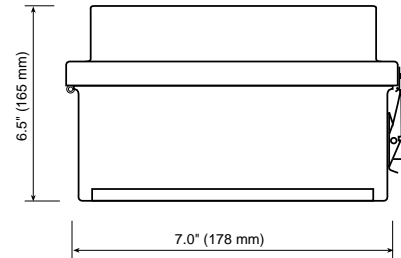

KZ0224NEMA GENERAL

Construction	NEMA 4 Box
Dimensions	8 x 6 x 4 Inches
Weight	10 lbs.

KZ0224UW ELECTRICAL

Input Voltage	110/220V AC
Output Voltage	24V AC
Surge Protection	Power, Video & Data
Clamping Voltage	AC: 340V RMS @ 6A
	Video: 24V RMS @ 1.1A
	Power: 24V RMS @ 1.1A
Response Time	Less than 1nS
Energy Rating	144VA
Current Output	6 Amps
Unit Fuse Protection	6.3 Amps

KZ0224UW GENERAL

Construction	NEMA 4 Box
Dimensions	8 x 6 x 4 Inches
Weight	12 lbs.

KZ0224NEMA

KZ0224UW

Design and specifications subject to change without notice.

Conversion: 1" = 25.4mm
Measurement conversions are approximate