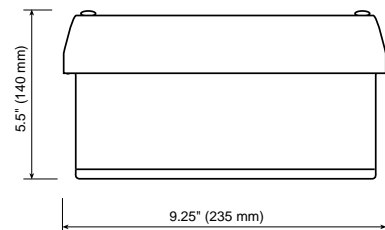

KZ0224NEMA GENERAL

Construction	NEMA 4 Box
Dimensions	8 x 6 x 4 Inches
Weight	10 lbs.

KZ0224UW ELECTRICAL

Input Voltage	110/220V AC
Output Voltage	24V AC
Surge Protection	Power, Video & Data
Clamping Voltage	AC: 340V RMS @ 6A
	Video: 24V RMS @ 1.1A
	Power: 24V RMS @ 1.1A
Response Time	Less than 1nS
Energy Rating	144VA
Current Output	6 Amps
Unit Fuse Protection	6.3 Amps

KZ0224UW GENERAL

Construction	NEMA 4 Box
Dimensions	8 x 6 x 4 Inches
Weight	12 lbs.

KZ0224NEMA

KZ0224UW

Design and specifications subject to change without notice.

Conversion: 1" = 25.4mm
Measurement conversions are approximate