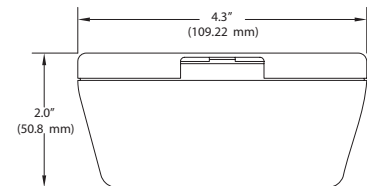

SPECIFICATIONS

Electrical	
Input/Output Voltage	6 to 30 VAC or VDC
Input Connection	Screw terminals or 2.1 mm plug-in jack
Output Connection	Screw terminals (+ and -) for each output
Max Current Draw	250 mA from each output
Max Combined Current Draw	Not to exceed input power source or 2.25 A
Surge Protection	2.5 A MOV
Mechanical	
Dimensions (W x H x D)	6.4" x 4.3" x 2" (165 mm x 109 mm x 50 mm)
Weight	Aprox 1 lb (.45 kg)
Construction	Housing: Paintable plastic Finish: White

Environmental	
Operating Temperature	Operating: -4°F to 95° (-20°C to 35°C); indoor use only
Relative Humidity	Up to 85% non condensing
Recommended Accessories	
CCTX1640	Power supply, plug-in transformer 16 VAC, 40 VA
HPT2420	Power supply, plug-in transformer 24 VAC, 20 VA
HPT2440	Power supply, plug-in transformer 24 VAC, 40 VA
HPT2450	Power supply, plug-in transformer 24 VAC, 50 VA
HPT12DC500	Power supply, plug-in transformer 12 VDC, 500 ma
HPT12DC1000	Power supply, plug-in transformer 12 VDC, 1000 ma
HPT12DC1500	Power supply, plug-in transformer 12 VDC, 1500 ma
HPT12DC3000	Power supply, plug-in transformer 12 VDC, 3000 ma

Ordering	
HPTV09	HPTV09 Power Distribution Panel

NOTE: Honeywell reserves the right, without notification, to make changes in product design or specifications.

Honeywell Security

Honeywell Video Systems
2700 Blankenbaker Pkwy, Suite 150
Louisville, KY 40299
1.800.796.CCTV
www.honeywell.com

L/HPTV09D/D
February 2008
© 2008 Honeywell International Inc.