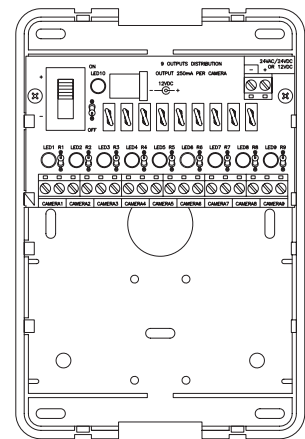

SPECIFICATIONS

Electrical	
Input/Output Voltage	6 to 30 VAC or VDC
Input Connection	Screw terminals or 2.1 mm plug-in jack
Output Connection	Screw terminals (+ and -) for each output
Max Current Draw	250 mA from each output
Max Combined Current Draw	Not to exceed input power source or 2.25 A
Surge Protection	2.5 A MOV
Mechanical	
Dimensions (W x H x D)	6.4" x 4.3" x 2" (165 mm x 109 mm x 50 mm)
Weight	Aprox 1 lb (.45 kg)
Construction	Housing: Paintable plastic Finish: White

Environmental	
Operating Temperature	Operating: -4°F to 95° (-20°C to 35°C); indoor use only
Relative Humidity	Up to 85% non condensing
Recommended Accessories	
CCTX1640	Power supply, plug-in transformer 16 VAC, 40 VA
HPT2420	Power supply, plug-in transformer 24 VAC, 20 VA
HPT2440	Power supply, plug-in transformer 24 VAC, 40 VA
HPT2450	Power supply, plug-in transformer 24 VAC, 50 VA
HPT12DC500	Power supply, plug-in transformer 12 VDC, 500 ma
HPT12DC1000	Power supply, plug-in transformer 12 VDC, 1000 ma
HPT12DC1500	Power supply, plug-in transformer 12 VDC, 1500 ma
HPT12DC3000	Power supply, plug-in transformer 12 VDC, 3000 ma

Ordering	
HPTV09	HPTV09 Power Distribution Panel

NOTE: Honeywell reserves the right, without notification, to make changes in product design or specifications.

Honeywell Security

Honeywell Video Systems
2700 Blankenbaker Pkwy, Suite 150
Louisville, KY 40299
1.800.796.CCTV
www.honeywell.com

L/HPTV09D/D
February 2008
© 2008 Honeywell International Inc.