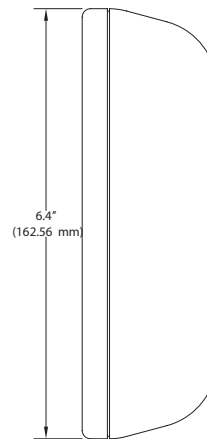

SPECIFICATIONS

Electrical	
Input/Output Voltage	6 to 30 VAC or VDC
Input Connection	Screw terminals or 2.1 mm plug-in jack
Output Connection	Screw terminals (+ and -) for each output
Max Current Draw	250 mA from each output
Max Combined Current Draw	Not to exceed input power source or 2.25 A
Surge Protection	2.5 A MOV
Mechanical	
Dimensions (W x H x D)	6.4" x 4.3" x 2" (165 mm x 109 mm x 50 mm)
Weight	Aprox 1 lb (.45 kg)
Construction	Housing: Paintable plastic Finish: White

Environmental	
Operating Temperature	Operating: -4°F to 95° (-20°C to 35°C); indoor use only
Relative Humidity	Up to 85% non condensing
Recommended Accessories	
CCTX1640	Power supply, plug-in transformer 16 VAC, 40 VA
HPT2420	Power supply, plug-in transformer 24 VAC, 20 VA
HPT2440	Power supply, plug-in transformer 24 VAC, 40 VA
HPT2450	Power supply, plug-in transformer 24 VAC, 50 VA
HPT12DC500	Power supply, plug-in transformer 12 VDC, 500 ma
HPT12DC1000	Power supply, plug-in transformer 12 VDC, 1000 ma
HPT12DC1500	Power supply, plug-in transformer 12 VDC, 1500 ma
HPT12DC3000	Power supply, plug-in transformer 12 VDC, 3000 ma

Ordering	
HPTV09	HPTV09 Power Distribution Panel

NOTE: Honeywell reserves the right, without notification, to make changes in product design or specifications.

Honeywell Security

Honeywell Video Systems
2700 Blankenbaker Pkwy, Suite 150
Louisville, KY 40299
1.800.796.CCTV
www.honeywell.com

L/HPTV09D/D
February 2008
© 2008 Honeywell International Inc.