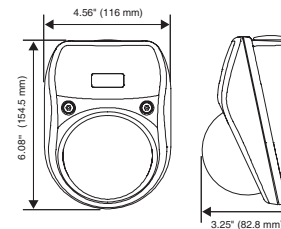

Mechanical			
Dimensions (W x H x D)	4.56" x 3.25" x 6.08" (116.0 mm x 82.8 mm x 154.5 mm)		
Weight	1.1 lbs (0.5 kg)		
Construction	Housing: Polycarbonate Dome: Hard coated polycarbonate Finish: Matte		
Connectors	Video Output: RCA Audio Output: RCA Power Input: Female Barrel 2.1 mm		
Environmental			
Temperature	Operating: -13°F to +122°F (-25°C to +50°C) Storage: -31°F to +140°F (-35°C to +60°C)		
Relative Humidity	0% to 95%, non-condensing		
Regulatory			
Emissions	FCC, CE (EN55013)		
Immunity	CE (EN50130-4)		
Safety	EU: 73/23/EEC LVD		
Camera Cables*			
HTC30CBL20	Camera Cable 20 feet (6.1m)		
HTC30CBL60	Camera Cable 60 feet (18.3m)		
HTC30CBLRFK	HTC30 to C20 Cable Adapter: Convert existing C20 camera wiring to HTC30 Camera		
Compatible Recorders			
HTR4	Four Channel Mobile Digital Recorder		
HTRD100	Single Channel Mobile Digital Recorder		
HTR1	Mobile VCR		
Field Of View	3.6 mm	6.0 mm	8.0 mm
Horizontal	74°	42°	32°
Vertical	55°	32°	24°

* Cables are ordered separately.

Ordering	
HTC30M1036	Mobile Angle Dome Camera: High Resolution Day/Night, IR, Audio, 3.6 mm, NTSC
HTC30M1060	Mobile Angle Dome Camera: High Resolution Day/Night, IR, Audio, 6 mm, NTSC
HTC30M1080	Mobile Angle Dome Camera: High Resolution Day/Night, IR, Audio, 8 mm, NTSC
HTC30M1036X	Mobile Angle Dome Camera: High Resolution Day/Night, IR, Audio, 3.6 mm, PAL
HTC30M1060X	Mobile Angle Dome Camera: High Resolution Day/Night, IR, Audio, 6 mm, PAL
HTC30M1080X	Mobile Angle Dome Camera: High Resolution Day/Night, IR, Audio, 8 mm, PAL

Honeywell Security

Honeywell Video Systems
2700 Blankenbaker Pkwy, Suite 150
Louisville, KY 40299
1.800.796.CCTV
www.honeywell.com

L/HTC30D/D
March 2008
© 2008 Honeywell International Inc.

Honeywell